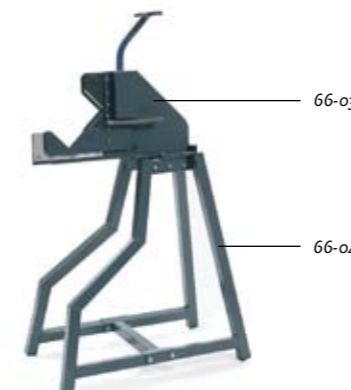

Bosnijder - Bunch Cutter - Bundschneider - Coupe-bouquets

Bunch Cutters

art.nr.	description	weight
66-035	Small autoprotect	6.5 kg
66-036	Large autoprotect	8 kg
66-037	Large TCL-50	5.5 kg
66-038	Small CB-10	4.3 kg
66-040	Underframe (suitable for 66-035 + 66-038)	10.8 kg

66-036

66-040